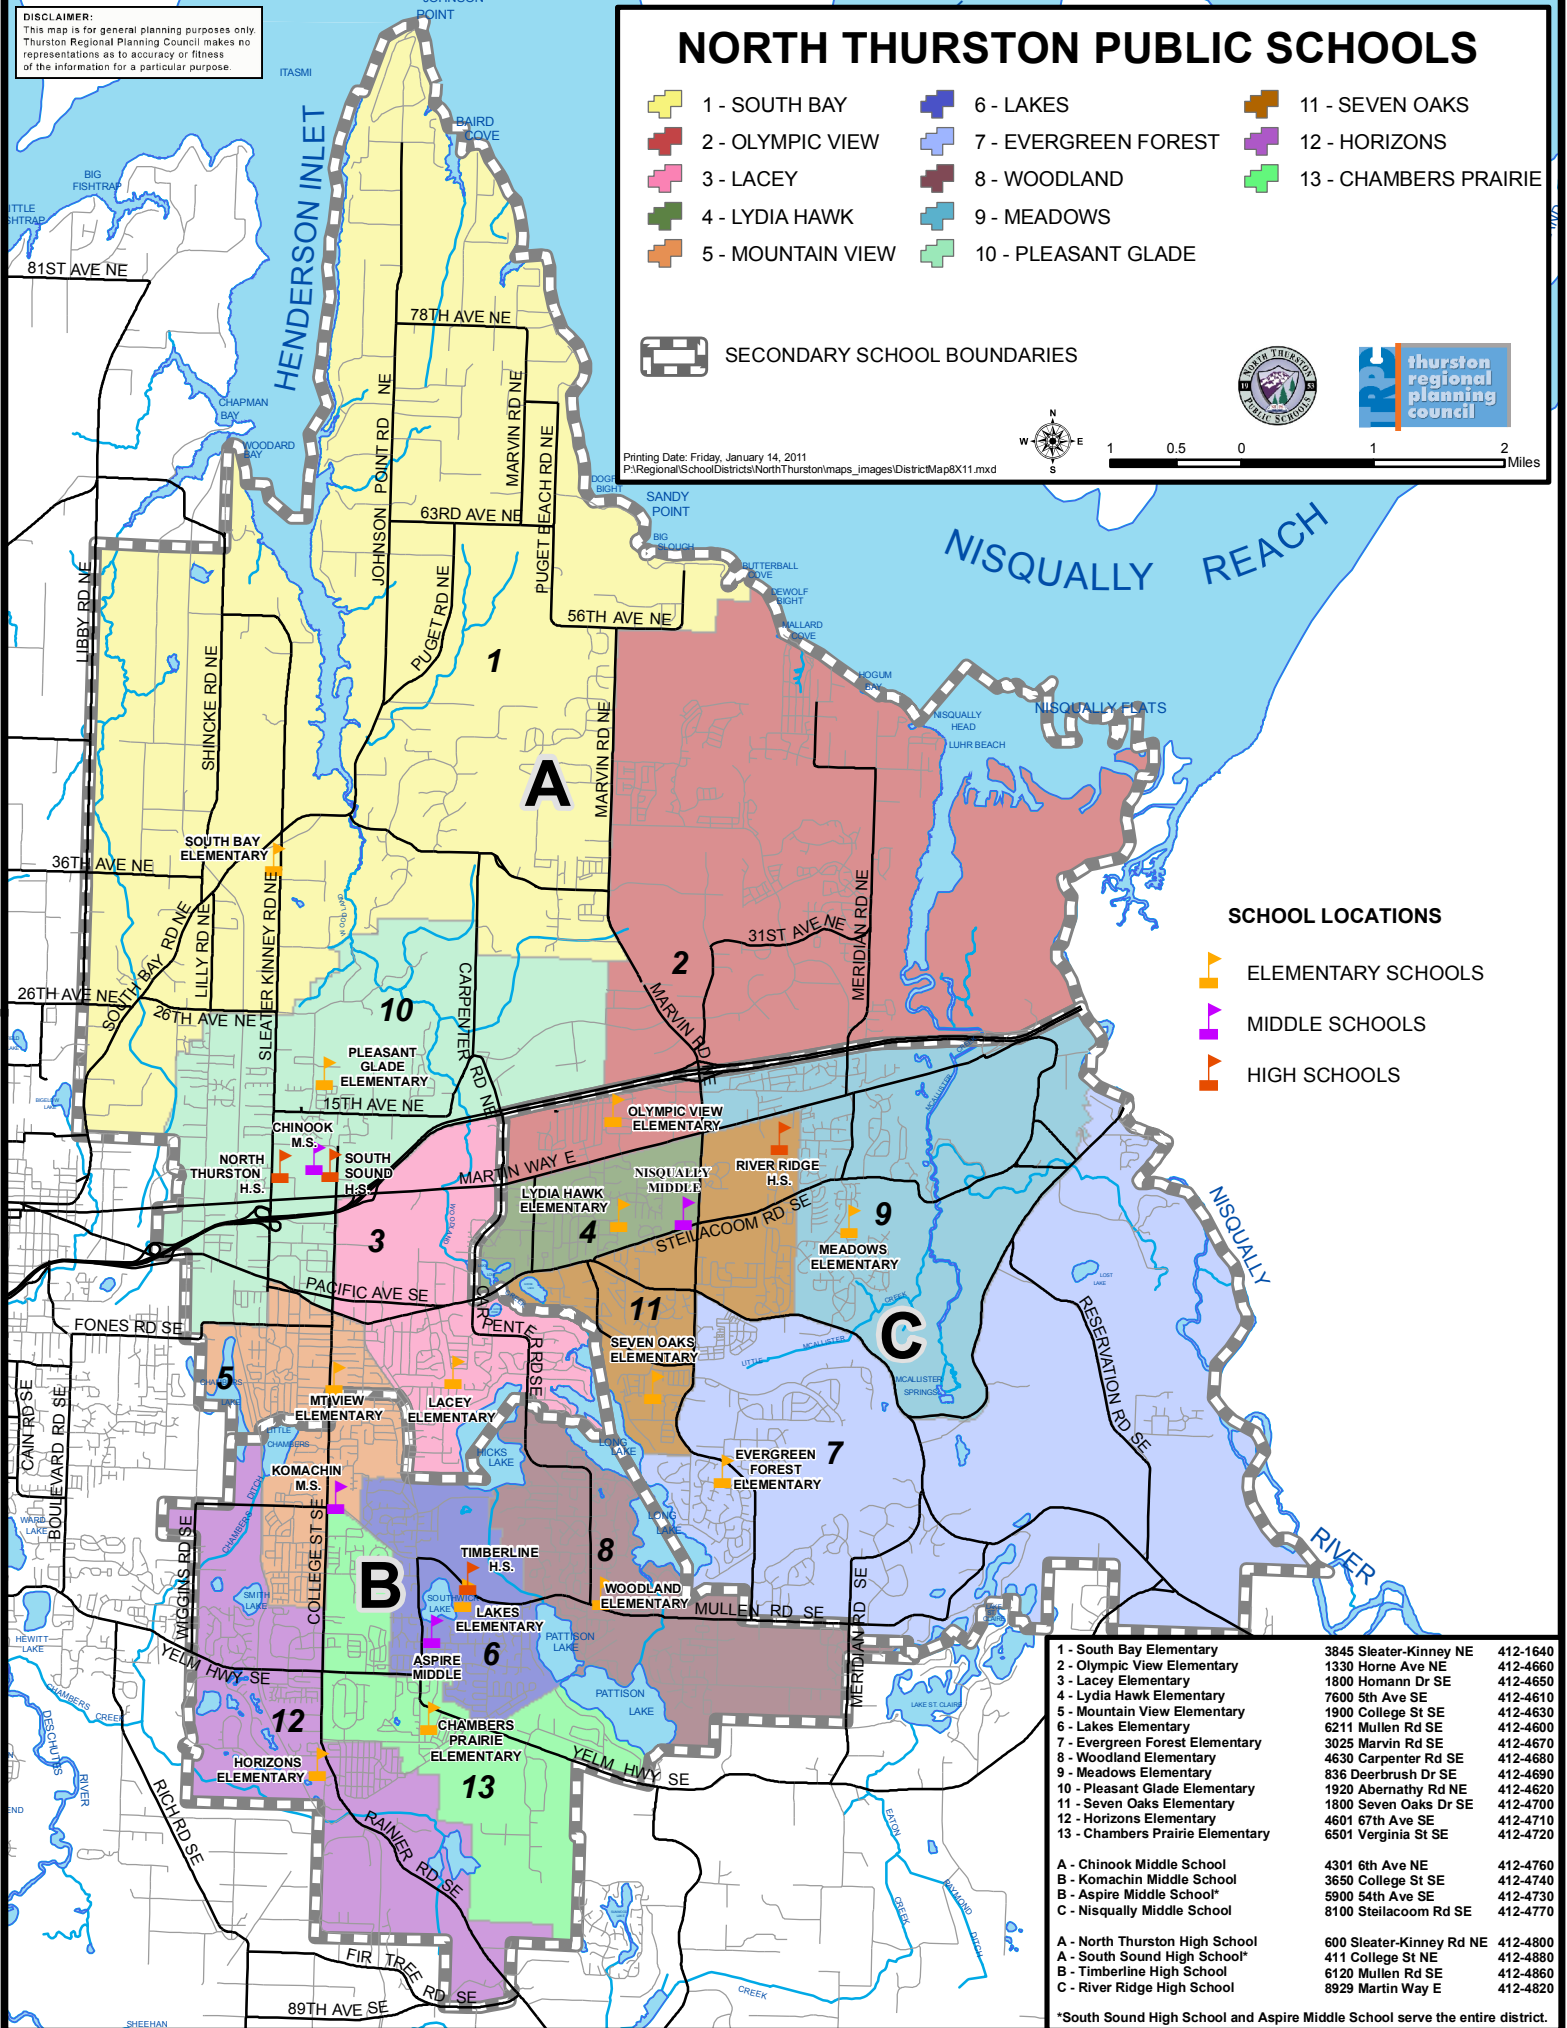

NORTH THURSTON PUBLIC SCHOOLS

- 1 - SOUTH BAY
- 6 - LAKES
- 11 - SEVEN OAKS
- 2 - OLYMPIC VIEW
- 7 - EVERGREEN FOREST
- 12 - HORIZONS
- 3 - LACEY
- 8 - WOODLAND
- 13 - CHAMBERS PRAIRIE
- 4 - LYDIA HAWK
- 9 - MEADOWS
- 5 - MOUNTAIN VIEW
- 10 - PLEASANT GLADE

SECONDARY SCHOOL BOUNDARIES

1 0.5 0 1 2 Miles

SCHOOL LOCATIONS

- ELEMENTARY SCHOOLS
- MIDDLE SCHOOLS
- HIGH SCHOOLS

1 - South Bay Elementary	3845 Sleater-Kinney NE	412-1640
2 - Olympic View Elementary	1330 Horne Ave NE	412-4660
3 - Lacey Elementary	1800 Homann Dr SE	412-4650
4 - Lydia Hawk Elementary	7600 5th Ave SE	412-4610
5 - Mountain View Elementary	1900 College St SE	412-4630
6 - Lakes Elementary	6211 Mullen Rd SE	412-4600
7 - Evergreen Forest Elementary	3025 Marvin Rd SE	412-4670
8 - Woodland Elementary	4630 Carpenter Rd SE	412-4680
9 - Meadows Elementary	836 Deerbrush Dr SE	412-4690
10 - Pleasant Glade Elementary	1920 Abernathy Rd NE	412-4620
11 - Seven Oaks Elementary	1800 Seven Oaks Dr SE	412-4700
12 - Horizons Elementary	4601 67th Ave SE	412-4710
13 - Chambers Prairie Elementary	6501 Virginia St SE	412-4720
A - Chinook Middle School	4301 6th Ave NE	412-4760
B - Komachin Middle School	3650 College St SE	412-4740
B - Aspire Middle School*	5900 54th Ave SE	412-4730
C - Nisqually Middle School	8100 Steilacoom Rd SE	412-4770
A - North Thurston High School	600 Sleater-Kinney Rd NE	412-4800
A - South Sound High School*	411 College St NE	412-4880
B - Timberline High School	6120 Mullan Rd SE	412-4860
C - River Ridge High School	8929 Martin Way E	412-4820

*South Sound High School and Aspire Middle School serve the entire district.